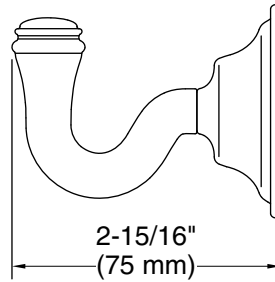

Technical Information

All product dimensions are nominal.

Installation Type: Wall-mount

Material: Zinc, Stainless Steel

Notes

Install this product according to the installation instructions.