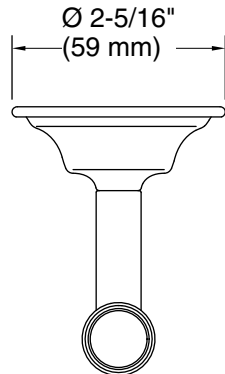

Features

- Coordinates with transitional-style KOHLER® faucets and showering components.

Material

- Premium metal construction for durability and reliability.
- KOHLER finishes resist corrosion and tarnishing.

Recommended Products/Accessories

K-31511-TX robe with Textured weave

Included Components

Additional Components:

Installation hardware
template

Codes/Standards

None Applicable

KOHLER® Faucet Lifetime Limited Warranty

Technical Information

All product dimensions are nominal.

Installation Type: Wall-mount

Material: Zinc, Stainless Steel

Notes

Install this product according to the installation instructions.